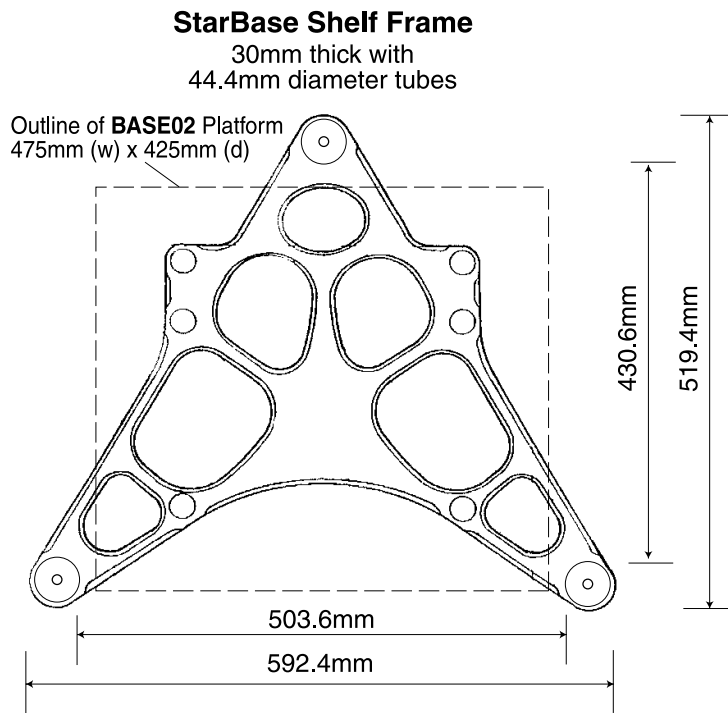

StarBase Support System

Black Oak Finish Shelf with 3 Silver Spike Assemblies and Top Screw Caps

Black Oak Finish Shelf with 3 Satin Black Spacer Tubes

Spacer Tube Lengths

Tube length in mm	Usable height with Platform height 35mm	Usable height with StrataBase Platform height 40mm
130	95mm	90mm
155	120mm	115mm
205	170mm	165mm
255	220mm	215mm
305	270mm	265mm
355	320mm	315mm
385	350mm	345mm
405	370mm	365mm