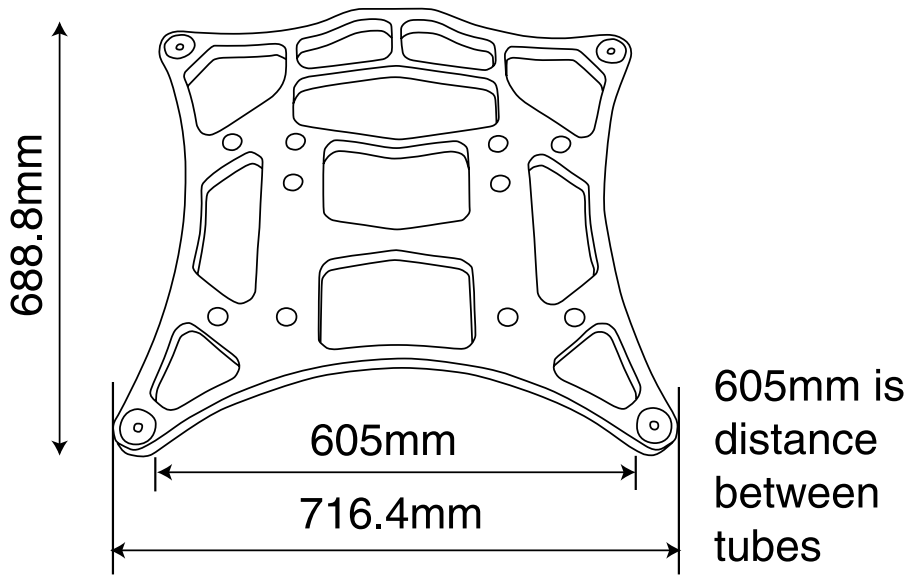

QuattraBase Support System

Natural Oak Finish Shelf with 4 Silver Tubes

Natural Oak Finish Shelf with 4 Satin Black Spike Assemblies and Top Screw Caps

Spacer Tube Lengths

Tube length in mm	Usable height with Platform height 35mm	Usable height with StrataBase Platform height 40mm
130	95mm	90mm
155	120mm	115mm
205	170mm	165mm
255	220mm	215mm
305	270mm	265mm
355	320mm	315mm
385	350mm	345mm
405	370mm	365mm