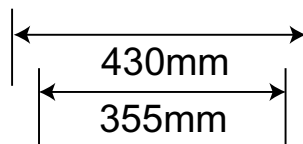

BetaBase Dimensions

Top View

Underside showing Resonance Control Disc placement