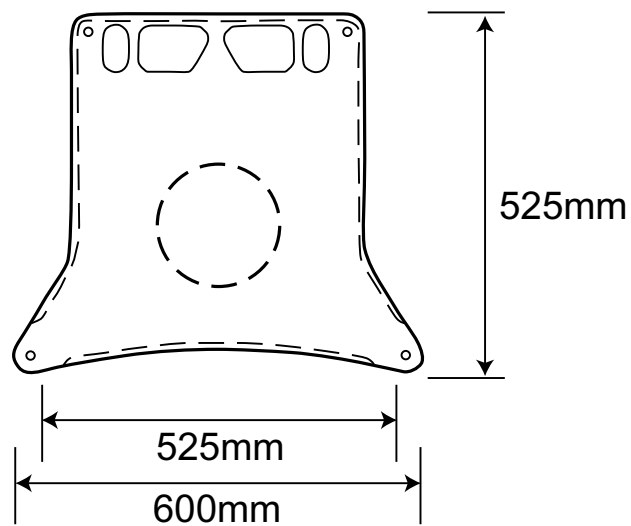

BetaBase Dimensions

Top View

Underside showing Resonance Control Disc placement