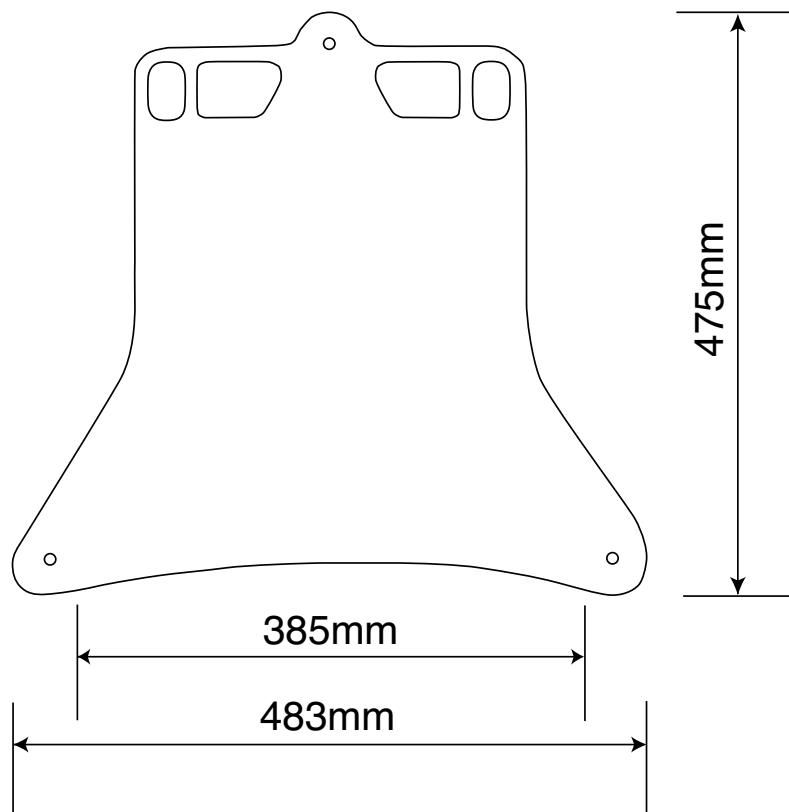

Audiophile

BASE

AlphaBase Audio
Support

VIBRATION CONTROL TECHNOLOGY

AlphaBase Shelf (thickness 18mm)

Spacer Pole heights for Traditional and Lifestyle Ranges

Tube length in mm	Usable height if an optional Isolation Platform is added to the shelf	Colour
130	95mm	Black
155	120mm	Black
205	170mm	Black
255	220mm	Black
305	270mm	Black